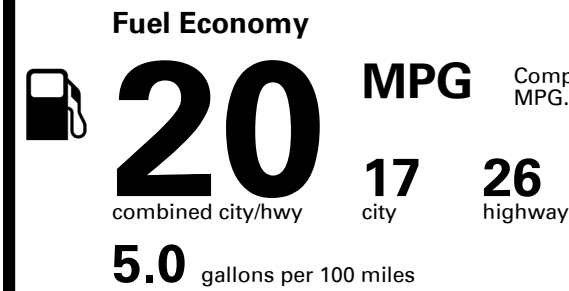

TOTAL PRICE: \$45,990.00

277 A 2840VGRAND

EMISSIONS:
This vehicle is certified to meet emission requirements in all 50 states

EPA DOT Fuel Economy and Environment

Gasoline Vehicle

Compact Cars range from 14 to 113 MPG. The best vehicle rates 136 MPGe.

You spend \$4,750 more in fuel costs over 5 years compared to the average new vehicle.

Annual fuel cost \$2,450

Fuel Economy & Greenhouse Gas Rating (tailpipe only)

Smog Rating (tailpipe only)

This vehicle emits 447 grams CO₂ per mile. The best emits 0 grams per mile (tailpipe only). Producing and distributing fuel also create emissions; learn more at fueleconomy.gov.